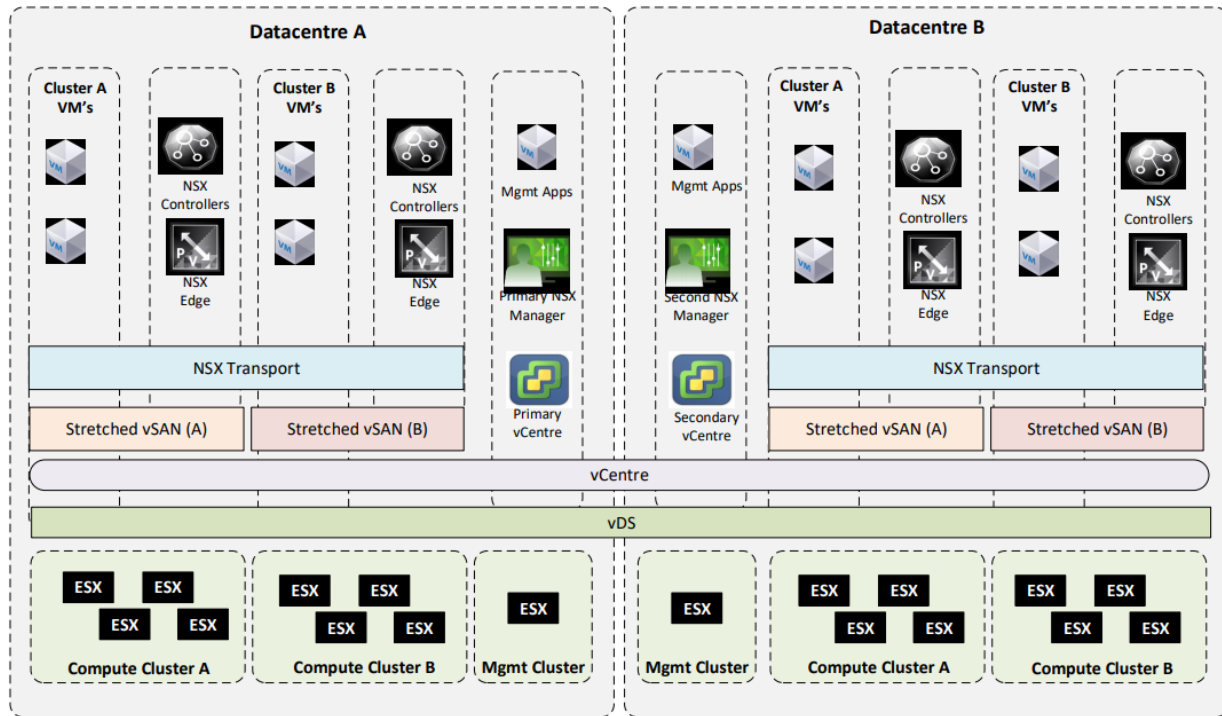

High Level Datacenter Build using VMWare

High Level VDS connectivity

High Level Azure Hub Spoke Design

High Level API Gateway Connectivity

High Level Content Switching Pattern